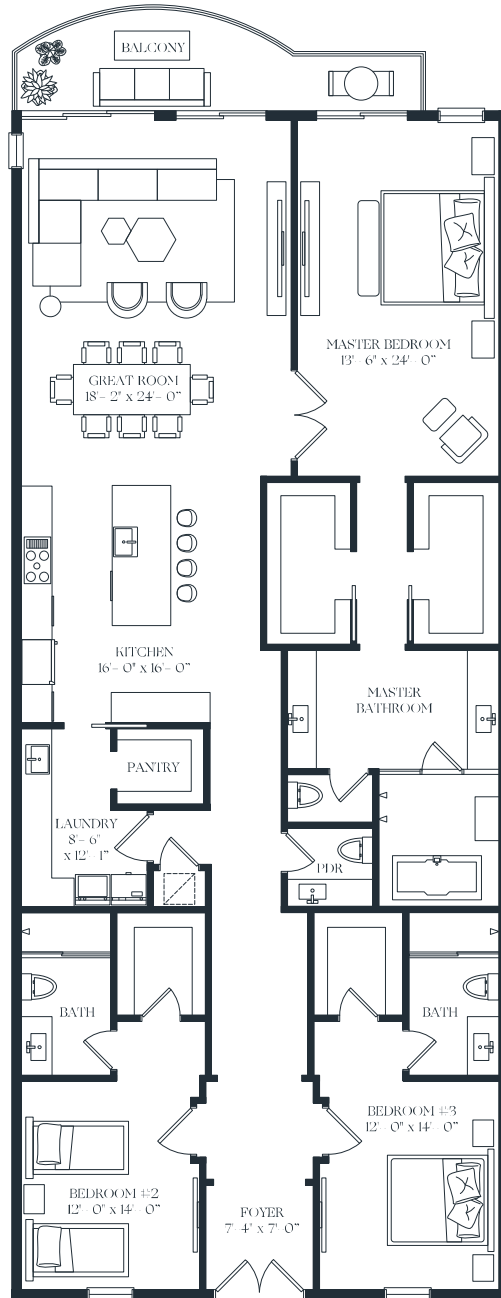

RIVER HOUSE

STUART · FL

FLOOR PLANS

RIVER HOUSE

STUART · FL

RIVER HOUSE

STUART · FL

Residence 202

STUART · FL

Residence 304

3 BED / 3.5 BATHS

AC AREA	2,618 SQ.FT.
BALCONY AREA	150 SQ.FT.
GARAGE	611 SQ.FT.
TOTAL	3,379 SQ.FT.

Disclaimer on the last page.

RIVER HOUSE

STUART · FL

Residence 305

3 BED / 3.5 BATHS

AC AREA	2,980 SQ.FT.
BALCONY AREA	299 SQ.FT.
GARAGE	488 SQ.FT.
TOTAL	3,767 SQ.FT.

Disclaimer on the last page.

RIVER HOUSE

STUART · FL

Residence 401

3 BED / 3.5 BATHS

AC AREA	2,872 SQ.FT.
BALCONY AREA	299 SQ.FT.
GARAGE	742 SQ.FT.
ROOF TERRACE	604 SQ.FT.
TOTAL	4,517 SQ.FT.

RIVER HOUSE

STUART · FL

Residence 402

3 BED / 3.5 BATHS

AC AREA	2,618 SQ.FT.
BALCONY AREA	150 SQ.FT.
GARAGE	498 SQ.FT.
ROOF TERRACE	710 SQ.FT.
TOTAL	3,976 SQ.FT.

Disclaimer on the last page.

RIVER HOUSE

STUART · FL