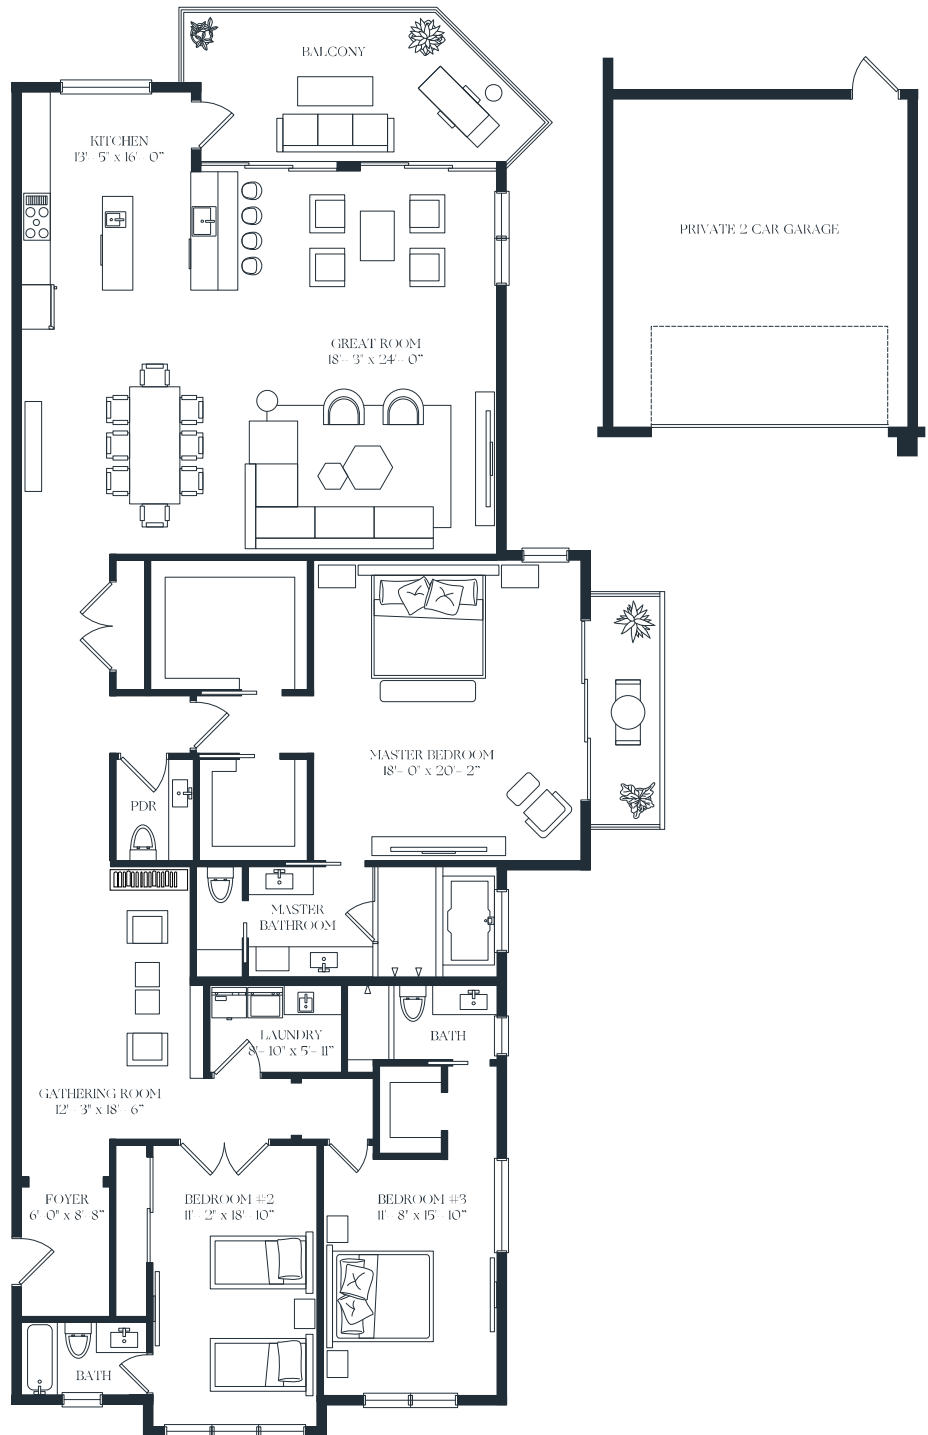

RIVER HOUSE

STUART · FL

FLOOR PLANS

RIVER HOUSE

STUART · FL

RIVER HOUSE

STUART · FL

Residence 202

Disclaimer on the last page.

RIVER HOUSE

STUART · FL

Residence 204

3 BED / 3.5 BATHS

AC AREA	2,618 SQ.FT.
BALCONY AREA	150 SQ.FT.
GARAGE	567 SQ.FT.
TOTAL	3,335 SQ.FT.

RIVER HOUSE

STUART · FL

Disclaimer on the last page.

RIVER HOUSE

STUART · FL

Residence 303

3 BED / 3.5 BATHS

AC AREA	2,687 SQ.FT.
BALCONY AREA	150 SQ.FT.
GARAGE	615 SQ.FT.
TOTAL	3,452 SQ.FT.

Disclaimer on the last page.

RIVER HOUSE

STUART · FL

Residence 304

3 BED / 3.5 BATHS

AC AREA	2,618 SQ.FT.
BALCONY AREA	150 SQ.FT.
GARAGE	611 SQ.FT.
TOTAL	3,379 SQ.FT.

Disclaimer on the last page.

RIVER HOUSE

STUART · FL

Residence 305