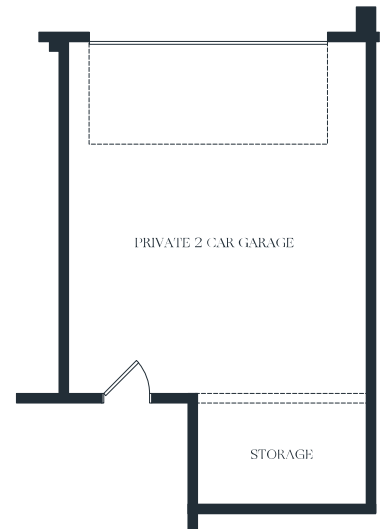

RIVER HOUSE

STUART · FL

Residence 303

3 BED / 3.5 BATHS

AC AREA	2,687 SQ.FT.
BALCONY AREA	150 SQ.FT.
GARAGE	615 SQ.FT.
TOTAL	3,452 SQ.FT.

Disclaimer on the last page.