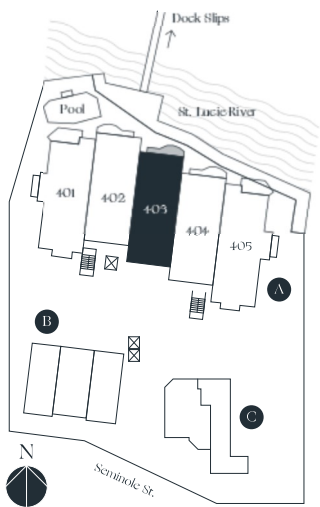

RIVER HOUSE

STUART · FL

Residence 402

3 BED / 3.5 BATHS

AC AREA	2,618 SQ.FT.
BALCONY AREA	150 SQ.FT.
GARAGE	498 SQ.FT.
ROOF TERRACE	710 SQ.FT.
TOTAL	3,976 SQ.FT.

Disclaimer on the last page.

RIVER HOUSE

STUART · FL