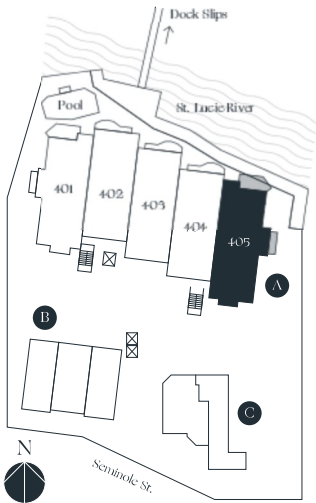

RIVER HOUSE

STUART · FL

Residence 405

3 BED / 3.5 BATHS

AC AREA	2,980 SQ.FT.
BALCONY AREA	299 SQ.FT.
GARAGE	489 SQ.FT.
ROOF TERRACE	641 SQ.FT.
TOTAL	4,409 SQ.FT.

Disclaimer on the last page.