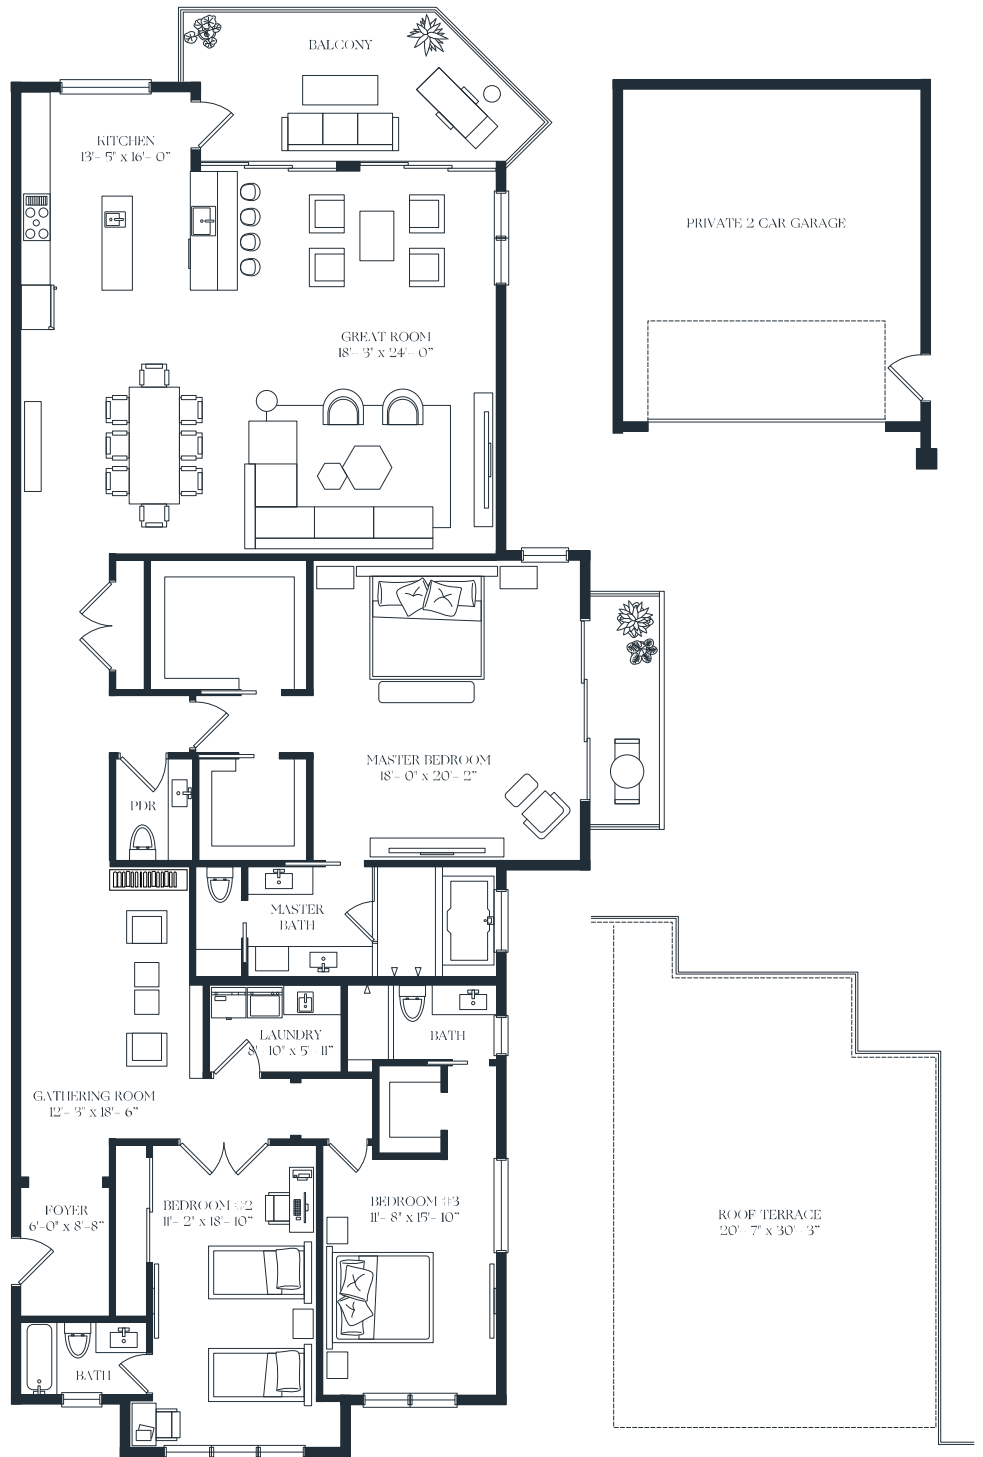

RIVER HOUSE

STUART · FL

Residence 405

3 BED / 3.5 BATHS

AC AREA	2,980 SQ.FT.
BALCONY AREA	299 SQ.FT.
GARAGE	489 SQ.FT.
ROOF TERRACE	641 SQ.FT.
TOTAL	4,409 SQ.FT.

Disclaimer on the last page.