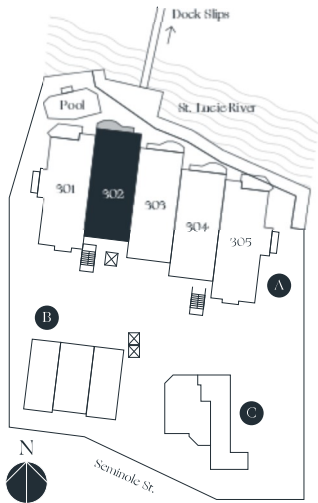

RIVER HOUSE

STUART · FL

FLOOR PLANS

RIVER HOUSE

STUART · FL

RIVER HOUSE

STUART · FL

Residence 202

Disclaimer on the last page.

RIVER HOUSE

STUART · FL

Residence 204

3 BED / 3.5 BATHS

AC AREA	2,618 SQ.FT.
BALCONY AREA	150 SQ.FT.
GARAGE	567 SQ.FT.
TOTAL	3,335 SQ.FT.

RIVER HOUSE

STUART · FL

Residence 205

3 BED / 3.5 BATHS

AC AREA	2,980 SQ.FT.
BALCONY AREA	299 SQ.FT.
GARAGE	595 SQ.FT.
TOTAL	3,874 SQ.FT.

Disclaimer on the last page.

RIVER HOUSE

STUART · FL

Residence 301

3 BED / 3.5 BATHS

AC AREA	2,872 SQ.FT.
BALCONY AREA	299 SQ.FT.
GARAGE	667 SQ.FT.
TOTAL	3,838 SQ.FT.

RIVER HOUSE

STUART · FL

Residence 302

3 BED / 3.5 BATHS

AC AREA	2,618 SQ.FT.
BALCONY AREA	150 SQ.FT.
GARAGE	596 SQ.FT.
TOTAL	3,364 SQ.FT.