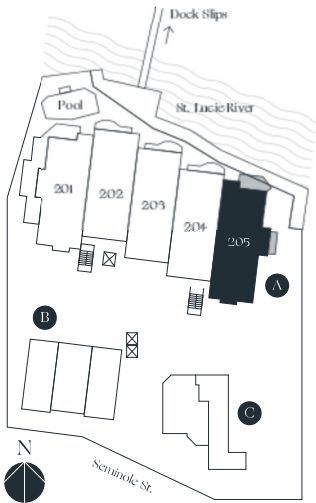

RIVER HOUSE

STUART · FL

FLOOR PLANS

RIVER HOUSE

STUART · FL

RIVER HOUSE

STUART · FL

Residence 202

Disclaimer on the last page.

RIVER HOUSE

STUART · FL

Residence 204

3 BED / 3.5 BATHS

AC AREA	2,618 SQ.FT.
BALCONY AREA	150 SQ.FT.
GARAGE	567 SQ.FT.
TOTAL	3,335 SQ.FT.

RIVER HOUSE

STUART · FL