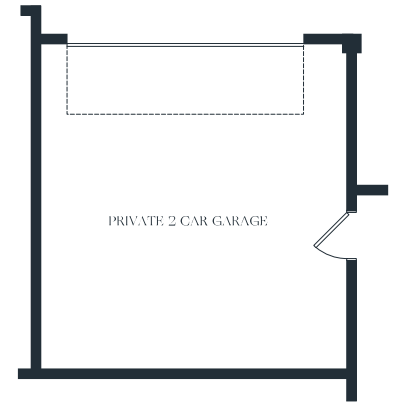

RIVER HOUSE

STUART · FL

Residence 402

3 BED / 3.5 BATHS

AC AREA	2,618 SQ.FT.
BALCONY AREA	150 SQ.FT.
GARAGE	498 SQ.FT.
ROOF TERRACE	710 SQ.FT.
TOTAL	3,976 SQ.FT.

Disclaimer on the last page.