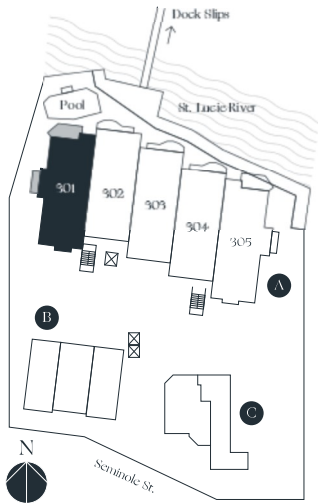

RIVER HOUSE

STUART · FL

FLOOR PLANS

RIVER HOUSE

STUART · FL

RIVER HOUSE

STUART · FL

Residence 202

Disclaimer on the last page.

RIVER HOUSE

STUART · FL

Residence 204

3 BED / 3.5 BATHS

AC AREA	2,618 SQ.FT.
BALCONY AREA	150 SQ.FT.
GARAGE	567 SQ.FT.
TOTAL	3,335 SQ.FT.

RIVER HOUSE

STUART · FL

Residence 205

3 BED / 3.5 BATHS

AC AREA	2,980 SQ.FT.
BALCONY AREA	299 SQ.FT.
GARAGE	595 SQ.FT.
TOTAL	3,874 SQ.FT.

Disclaimer on the last page.

RIVER HOUSE

STUART · FL

Residence 301

3 BED / 3.5 BATHS