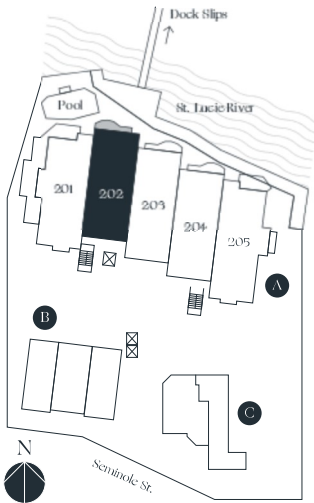

RIVER HOUSE

STUART · FL

FLOOR PLANS

RIVER HOUSE

STUART · FL

RIVER HOUSE

STUART · FL

Residence 202

3 BED / 3.5 BATHS

AC AREA	2,618 SQ.FT.
BALCONY AREA	150 SQ.FT.
GARAGE	563 SQ.FT.
TOTAL	3,331 SQ.FT.

Disclaimer on the last page.

RIVER HOUSE

STUART · FL

Residence 203

3 BED / 3.5 BATHS

AC AREA	2,687 SQ.FT.
BALCONY AREA	150 SQ.FT.
GARAGE	602 SQ.FT.
TOTAL	3,439 SQ.FT.

Disclaimer on the last page.

RIVER HOUSE

STUART · FL

Residence 204

3 BED / 3.5 BATHS

AC AREA	2,618 SQ.FT.
BALCONY AREA	150 SQ.FT.
GARAGE	567 SQ.FT.
TOTAL	3,335 SQ.FT.

RIVER HOUSE

STUART · FL