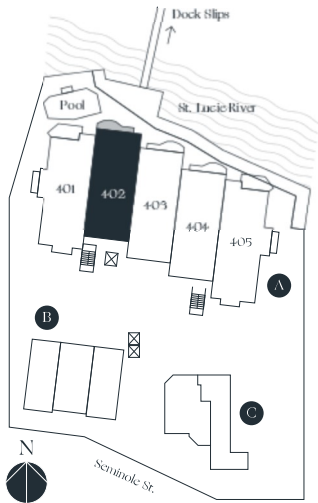

RIVER HOUSE

STUART · FL

Residence 402

3 BED / 3.5 BATHS

AC AREA	2,618 SQ.FT.
BALCONY AREA	150 SQ.FT.
GARAGE	498 SQ.FT.
ROOF TERRACE	710 SQ.FT.
TOTAL	3,976 SQ.FT.

Disclaimer on the last page.