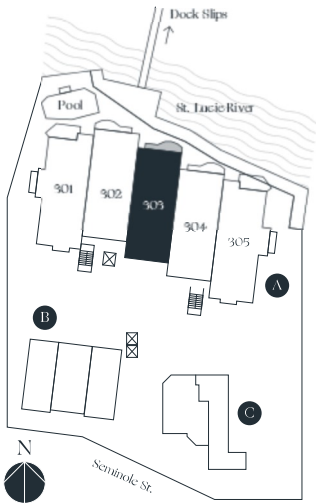

AC AREA	2,872 SQ.FT.
BALCONY AREA	299 SQ.FT.
GARAGE	667 SQ.FT.
TOTAL	3,838 SQ.FT.

RIVER HOUSE

STUART · FL

Residence 302

3 BED / 3.5 BATHS

AC AREA	2,618 SQ.FT.
BALCONY AREA	150 SQ.FT.
GARAGE	596 SQ.FT.
TOTAL	3,364 SQ.FT.

Disclaimer on the last page.

RIVER HOUSE

STUART · FL

Residence 303

3 BED / 3.5 BATHS

AC AREA	2,687 SQ.FT.
BALCONY AREA	150 SQ.FT.
GARAGE	615 SQ.FT.
TOTAL	3,452 SQ.FT.

Disclaimer on the last page.

RIVER HOUSE