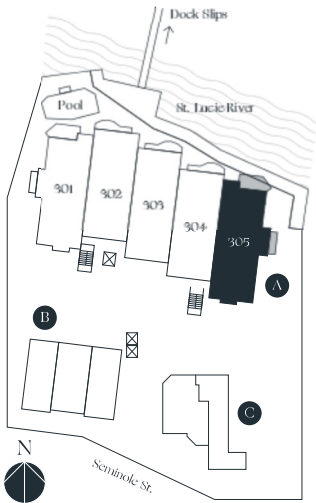

STUART · FL

Residence 304

3 BED / 3.5 BATHS

AC AREA	2,618 SQ.FT.
BALCONY AREA	150 SQ.FT.
GARAGE	611 SQ.FT.
TOTAL	3,379 SQ.FT.

Disclaimer on the last page.

RIVER HOUSE

STUART · FL

Residence 305