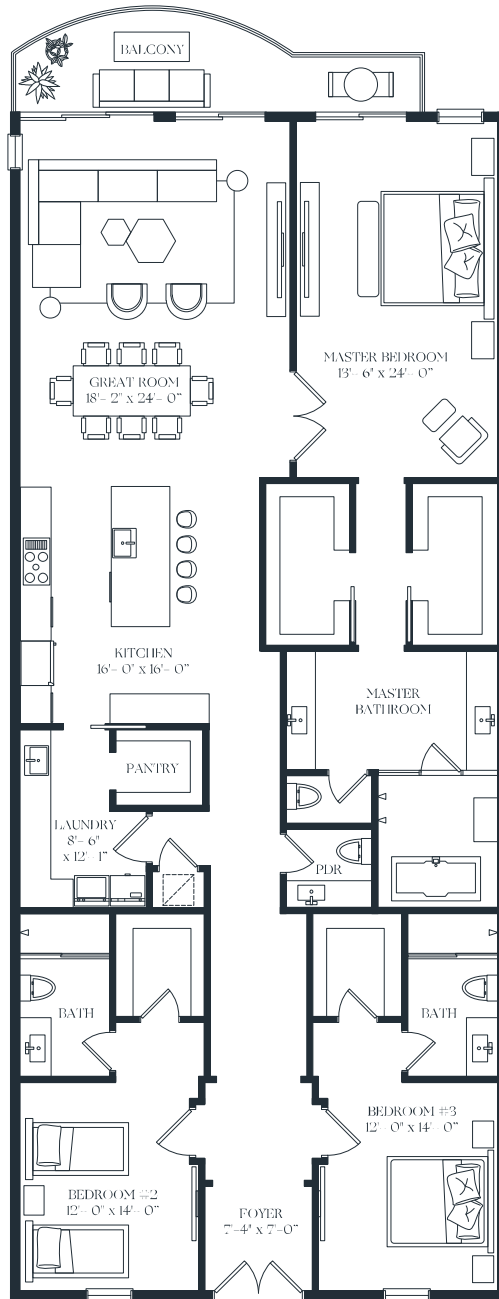

RIVER HOUSE

STUART · FL

FLOOR PLANS

RIVER HOUSE

STUART · FL

RIVER HOUSE

STUART · FL

Residence 202

Disclaimer on the last page.

RIVER HOUSE

STUART · FL

Residence 204

3 BED / 3.5 BATHS

AC AREA	2,618 SQ.FT.
BALCONY AREA	150 SQ.FT.
GARAGE	567 SQ.FT.
TOTAL	3,335 SQ.FT.

RIVER HOUSE

STUART · FL

Residence 205

3 BED / 3.5 BATHS

AC AREA	2,980 SQ.FT.
BALCONY AREA	299 SQ.FT.
GARAGE	595 SQ.FT.
TOTAL	3,874 SQ.FT.

Disclaimer on the last page.

RIVER HOUSE

STUART · FL

Residence 301

3 BED / 3.5 BATHS

AC AREA	2,872 SQ.FT.
BALCONY AREA	299 SQ.FT.
GARAGE	667 SQ.FT.
TOTAL	3,838 SQ.FT.

RIVER HOUSE

STUART · FL

Residence 302

3 BED / 3.5 BATHS

AC AREA	2,618 SQ.FT.
BALCONY AREA	150 SQ.FT.
GARAGE	596 SQ.FT.
TOTAL	3,364 SQ.FT.