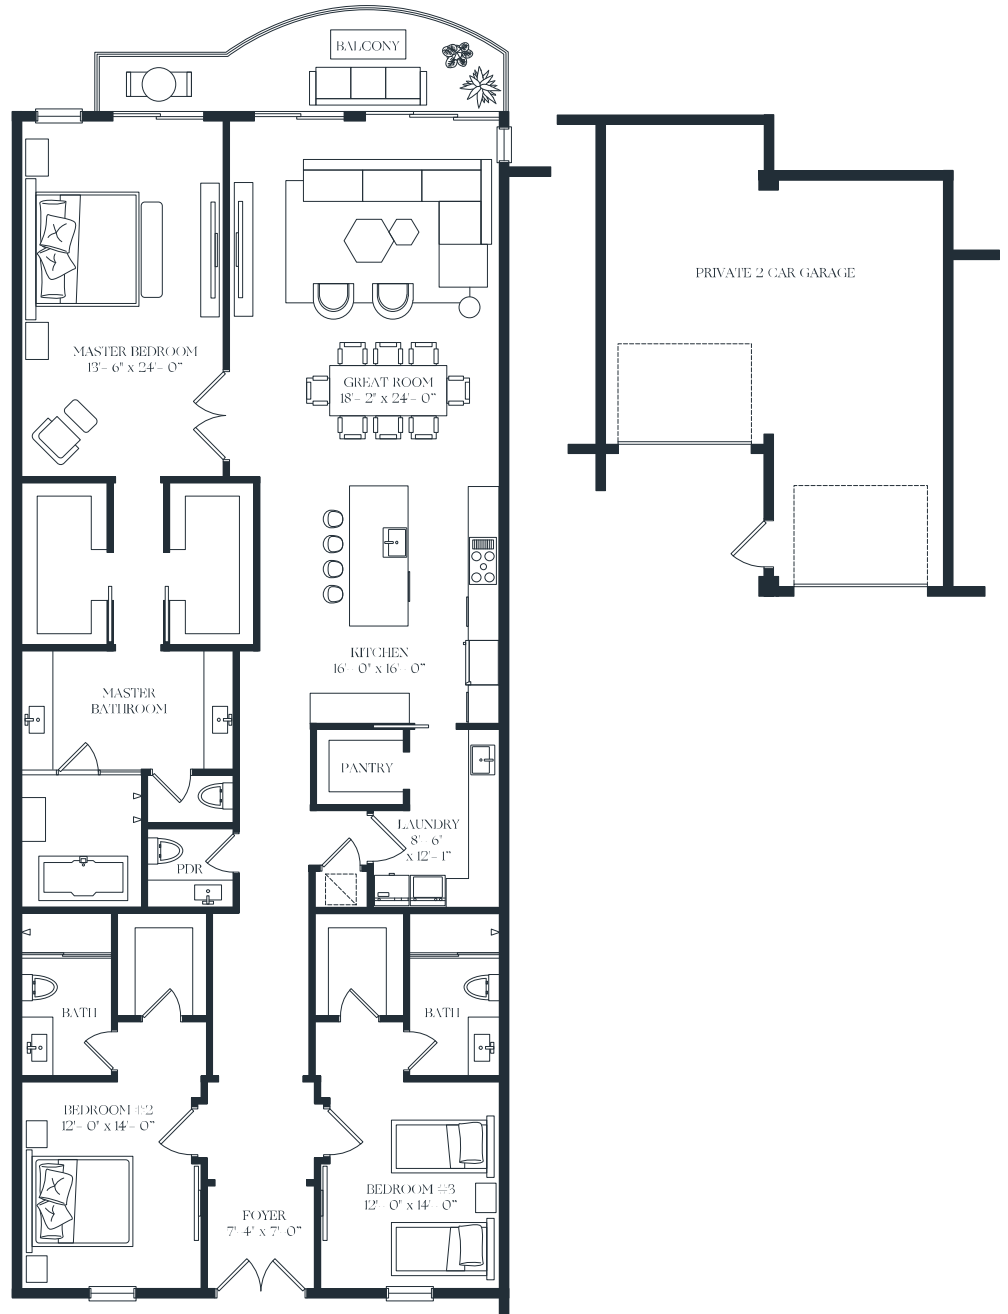

RIVER HOUSE

STUART · FL

FLOOR PLANS

RIVER HOUSE

STUART · FL

RIVER HOUSE

STUART · FL

Residence 202

Disclaimer on the last page.

RIVER HOUSE

STUART · FL

Residence 204

3 BED / 3.5 BATHS

AC AREA	2,618 SQ.FT.
BALCONY AREA	150 SQ.FT.
GARAGE	567 SQ.FT.
TOTAL	3,335 SQ.FT.

RIVER HOUSE

STUART · FL

Disclaimer on the last page.

RIVER HOUSE

STUART · FL

Residence 303

3 BED / 3.5 BATHS

AC AREA	2,687 SQ.FT.
BALCONY AREA	150 SQ.FT.
GARAGE	615 SQ.FT.
TOTAL	3,452 SQ.FT.

Disclaimer on the last page.

RIVER HOUSE

STUART · FL

Residence 304

3 BED / 3.5 BATHS

AC AREA	2,618 SQ.FT.
BALCONY AREA	150 SQ.FT.
GARAGE	611 SQ.FT.
TOTAL	3,379 SQ.FT.

Disclaimer on the last page.

RIVER HOUSE

STUART · FL

Residence 305