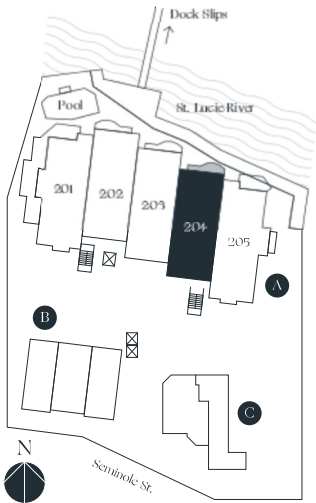

RIVER HOUSE

STUART · FL

FLOOR PLANS

RIVER HOUSE

STUART · FL

RIVER HOUSE

STUART · FL

Residence 202

3 BED / 3.5 BATHS

AC AREA	2,618 SQ.FT.
BALCONY AREA	150 SQ.FT.
GARAGE	563 SQ.FT.
TOTAL	3,331 SQ.FT.

Disclaimer on the last page.

RIVER HOUSE

STUART · FL

Residence 203

3 BED / 3.5 BATHS

AC AREA	2,687 SQ.FT.
BALCONY AREA	150 SQ.FT.
GARAGE	602 SQ.FT.
TOTAL	3,439 SQ.FT.

Disclaimer on the last page.

RIVER HOUSE

STUART · FL

Residence 204

3 BED / 3.5 BATHS

AC AREA	2,618 SQ.FT.
BALCONY AREA	150 SQ.FT.
GARAGE	567 SQ.FT.
TOTAL	3,335 SQ.FT.

RIVER HOUSE

STUART · FL