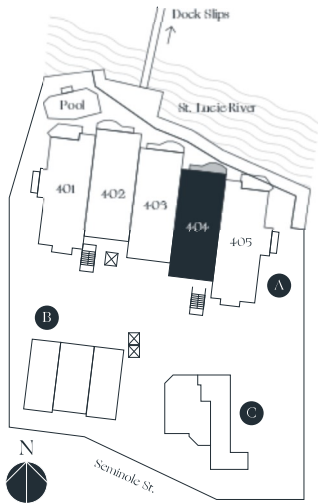

Residence 403

3 BED / 3.5 BATHS

AC AREA	2,687 SQ.FT.
BALCONY AREA	150 SQ.FT.
GARAGE	487 SQ.FT.
ROOF TERRACE	677 SQ.FT.
TOTAL	4,001 SQ.FT.

Disclaimer on the last page.

RIVER HOUSE

STUART · FL

Residence 404

3 BED / 3.5 BATHS