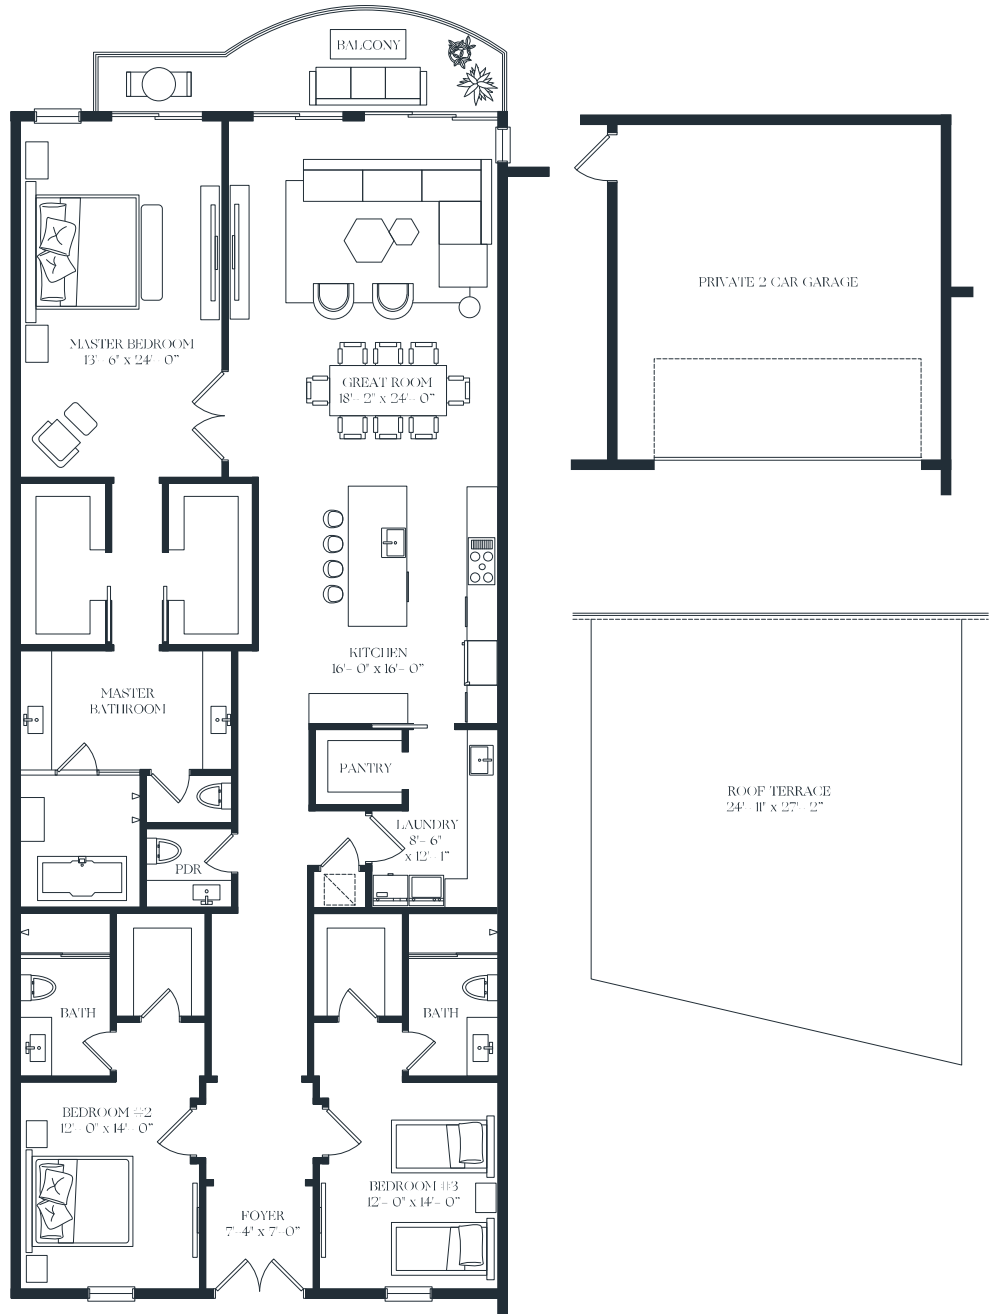

RIVER HOUSE

STUART · FL

FLOOR PLANS

RIVER HOUSE

STUART · FL

RIVER HOUSE

STUART · FL

Residence 202

Disclaimer on the last page.

RIVER HOUSE

STUART · FL

Residence 204

3 BED / 3.5 BATHS

AC AREA	2,618 SQ.FT.
BALCONY AREA	150 SQ.FT.
GARAGE	567 SQ.FT.
TOTAL	3,335 SQ.FT.

RIVER HOUSE

STUART · FL

RIVER HOUSE

STUART · FL

Residence 402

3 BED / 3.5 BATHS

AC AREA	2,618 SQ.FT.
BALCONY AREA	150 SQ.FT.
GARAGE	498 SQ.FT.
ROOF TERRACE	710 SQ.FT.
TOTAL	3,976 SQ.FT.

Disclaimer on the last page.

RIVER HOUSE

STUART · FL

Residence 403

3 BED / 3.5 BATHS

AC AREA	2,687 SQ.FT.
BALCONY AREA	150 SQ.FT.
GARAGE	487 SQ.FT.
ROOF TERRACE	677 SQ.FT.
TOTAL	4,001 SQ.FT.

Disclaimer on the last page.

RIVER HOUSE

STUART · FL

Residence 404

3 BED / 3.5 BATHS