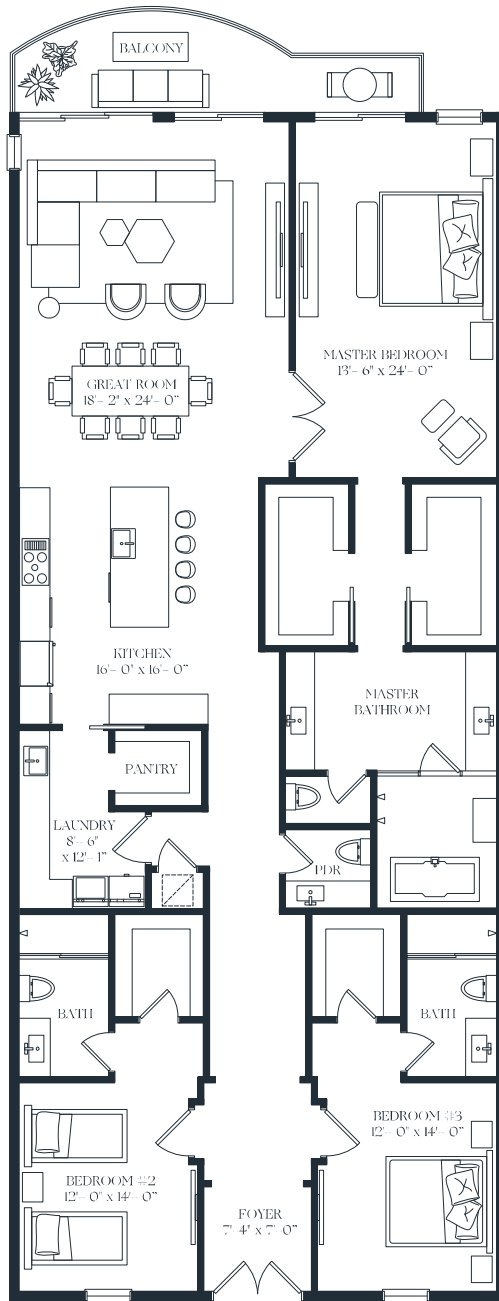

RIVER HOUSE

STUART · FL

FLOOR PLANS

RIVER HOUSE

STUART · FL

RIVER HOUSE

STUART · FL

Residence 202

3 BED / 3.5 BATHS

AC AREA	2,618 SQ.FT.
BALCONY AREA	150 SQ.FT.
GARAGE	563 SQ.FT.
TOTAL	3,331 SQ.FT.

Disclaimer on the last page.

RIVER HOUSE

STUART · FL

Residence 203

3 BED / 3.5 BATHS

AC AREA	2,687 SQ.FT.
BALCONY AREA	150 SQ.FT.
GARAGE	602 SQ.FT.
TOTAL	3,439 SQ.FT.

Disclaimer on the last page.

RIVER HOUSE

STUART · FL

Residence 204

3 BED / 3.5 BATHS

AC AREA	2,618 SQ.FT.
BALCONY AREA	150 SQ.FT.
GARAGE	567 SQ.FT.
TOTAL	3,335 SQ.FT.

RIVER HOUSE

STUART · FL

Residence 205

3 BED / 3.5 BATHS

AC AREA	2,980 SQ.FT.
BALCONY AREA	299 SQ.FT.
GARAGE	595 SQ.FT.
TOTAL	3,874 SQ.FT.

Disclaimer on the last page.

RIVER HOUSE

STUART · FL

Residence 301

3 BED / 3.5 BATHS