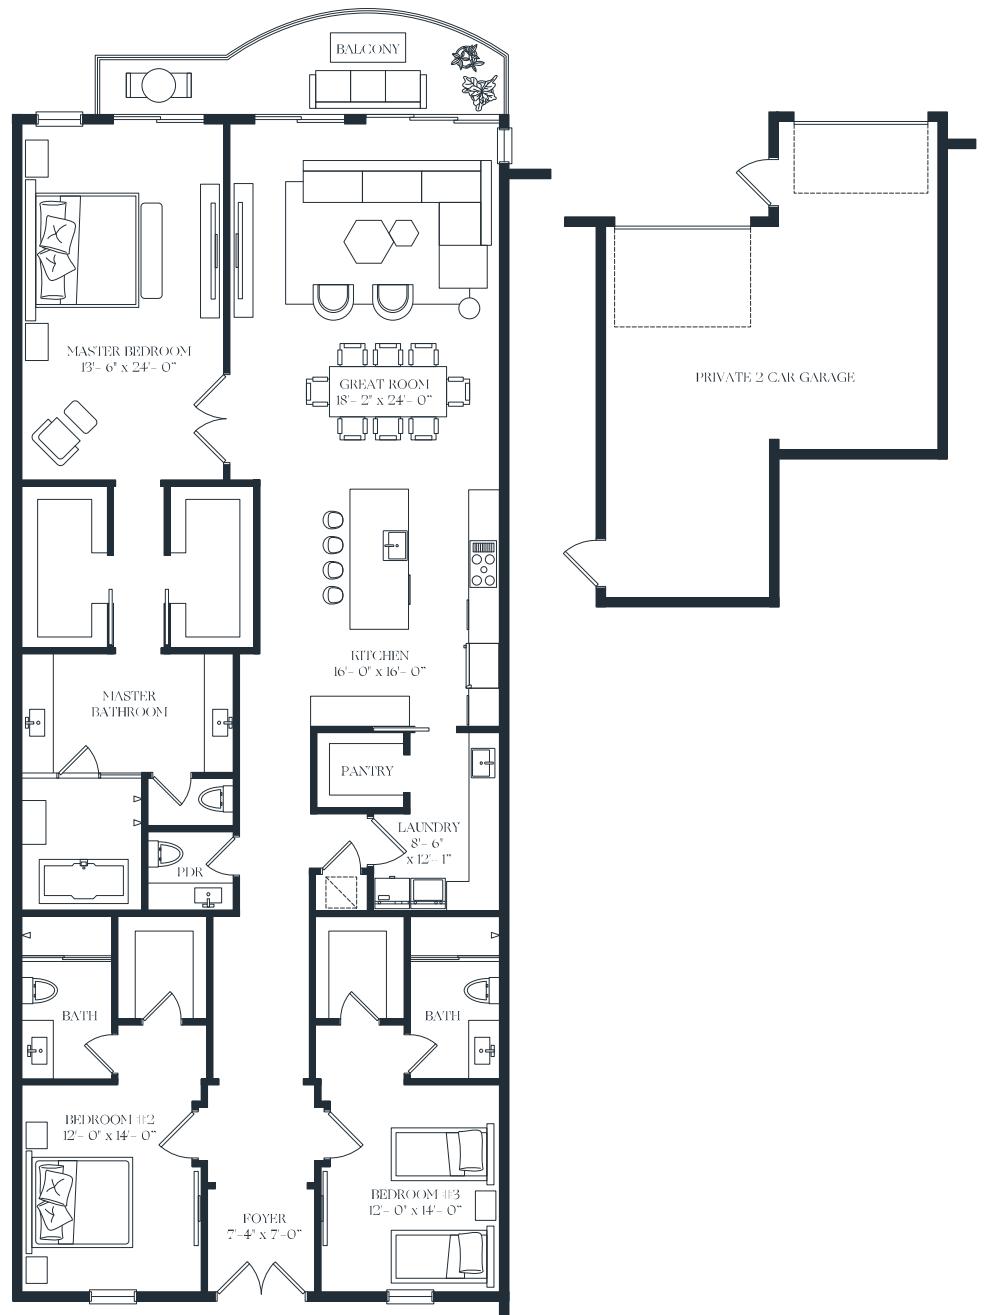

RIVER HOUSE

STUART · FL

FLOOR PLANS

RIVER HOUSE

STUART · FL

RIVER HOUSE

STUART · FL

Residence 202

3 BED / 3.5 BATHS

AC AREA	2,618 SQ.FT.
BALCONY AREA	150 SQ.FT.
GARAGE	563 SQ.FT.
TOTAL	3,331 SQ.FT.

Disclaimer on the last page.

RIVER HOUSE

STUART · FL

Residence 203

3 BED / 3.5 BATHS

AC AREA	2,687 SQ.FT.
BALCONY AREA	150 SQ.FT.
GARAGE	602 SQ.FT.
TOTAL	3,439 SQ.FT.

Disclaimer on the last page.

RIVER HOUSE

STUART · FL

Residence 204

3 BED / 3.5 BATHS

AC AREA	2,618 SQ.FT.
BALCONY AREA	150 SQ.FT.
GARAGE	567 SQ.FT.
TOTAL	3,335 SQ.FT.

RIVER HOUSE

STUART · FL

Residence 205

3 BED / 3.5 BATHS

AC AREA	2,980 SQ.FT.
BALCONY AREA	299 SQ.FT.
GARAGE	595 SQ.FT.
TOTAL	3,874 SQ.FT.

Disclaimer on the last page.

RIVER HOUSE

STUART · FL

Residence 301

3 BED / 3.5 BATHS