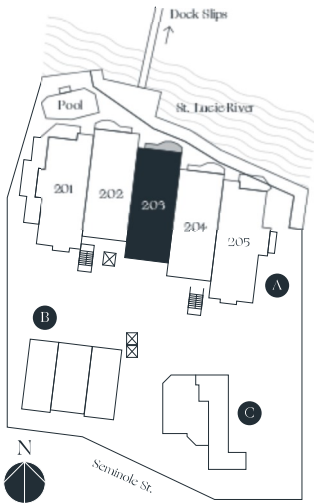

RIVER HOUSE

STUART · FL

FLOOR PLANS

RIVER HOUSE

STUART · FL

RIVER HOUSE

STUART · FL

Residence 202

3 BED / 3.5 BATHS

AC AREA	2,618 SQ.FT.
BALCONY AREA	150 SQ.FT.
GARAGE	563 SQ.FT.
TOTAL	3,331 SQ.FT.

Disclaimer on the last page.

RIVER HOUSE

STUART · FL

Residence 203

3 BED / 3.5 BATHS

AC AREA	2,687 SQ.FT.
BALCONY AREA	150 SQ.FT.
GARAGE	602 SQ.FT.
TOTAL	3,439 SQ.FT.

Disclaimer on the last page.

RIVER HOUSE

STUART · FL

Residence 204

3 BED / 3.5 BATHS

AC AREA	2,618 SQ.FT.
BALCONY AREA	150 SQ.FT.
GARAGE	567 SQ.FT.
TOTAL	3,335 SQ.FT.

RIVER HOUSE

STUART · FL