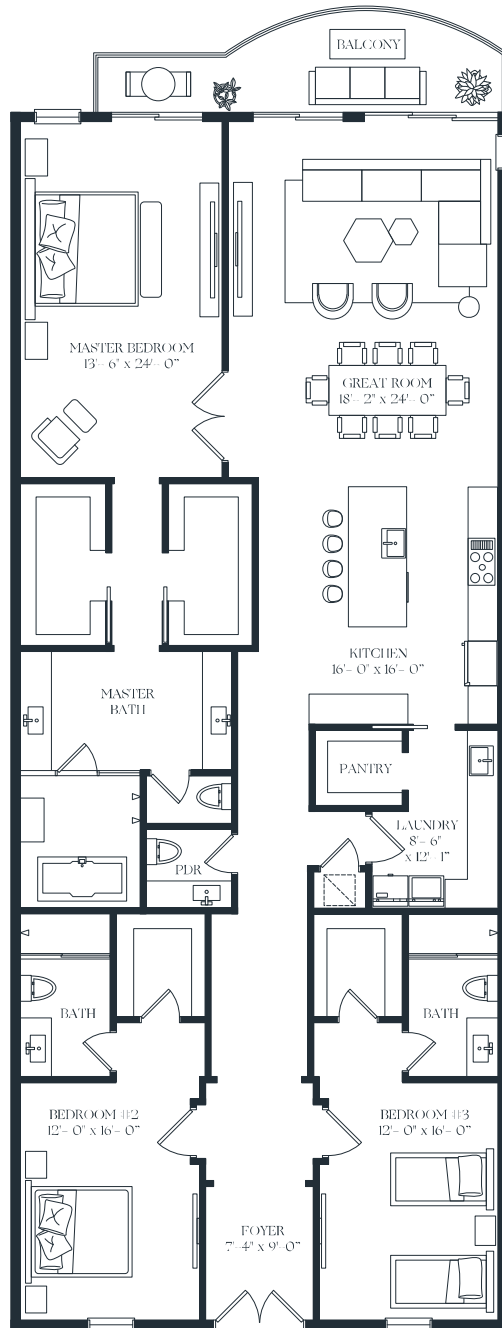

RIVER HOUSE

STUART · FL

FLOOR PLANS

RIVER HOUSE

STUART · FL

RIVER HOUSE

STUART · FL

Residence 202

Disclaimer on the last page.

RIVER HOUSE

STUART · FL

Residence 204

3 BED / 3.5 BATHS

AC AREA	2,618 SQ.FT.
BALCONY AREA	150 SQ.FT.
GARAGE	567 SQ.FT.
TOTAL	3,335 SQ.FT.

RIVER HOUSE

STUART · FL

Disclaimer on the last page.

RIVER HOUSE

STUART · FL

Residence 303

3 BED / 3.5 BATHS

AC AREA	2,687 SQ.FT.
BALCONY AREA	150 SQ.FT.
GARAGE	615 SQ.FT.
TOTAL	3,452 SQ.FT.

Disclaimer on the last page.

RIVER HOUSE

RIVER HOUSE

STUART · FL

Residence 402

3 BED / 3.5 BATHS

AC AREA	2,618 SQ.FT.
BALCONY AREA	150 SQ.FT.
GARAGE	498 SQ.FT.
ROOF TERRACE	710 SQ.FT.
TOTAL	3,976 SQ.FT.

Disclaimer on the last page.

RIVER HOUSE

STUART · FL