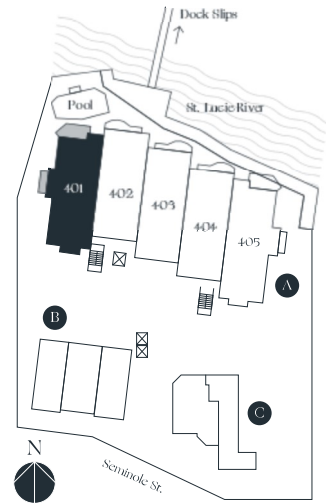

3 BED / 3.5 BATHS

AC AREA	2,980 SQ.FT.
BALCONY AREA	299 SQ.FT.
GARAGE	488 SQ.FT.
TOTAL	3,767 SQ.FT.

Disclaimer on the last page.

RIVER HOUSE

STUART · FL

Residence 401

3 BED / 3.5 BATHS

AC AREA	2,872 SQ.FT.
BALCONY AREA	299 SQ.FT.
GARAGE	742 SQ.FT.
ROOF TERRACE	604 SQ.FT.
TOTAL	4,517 SQ.FT.