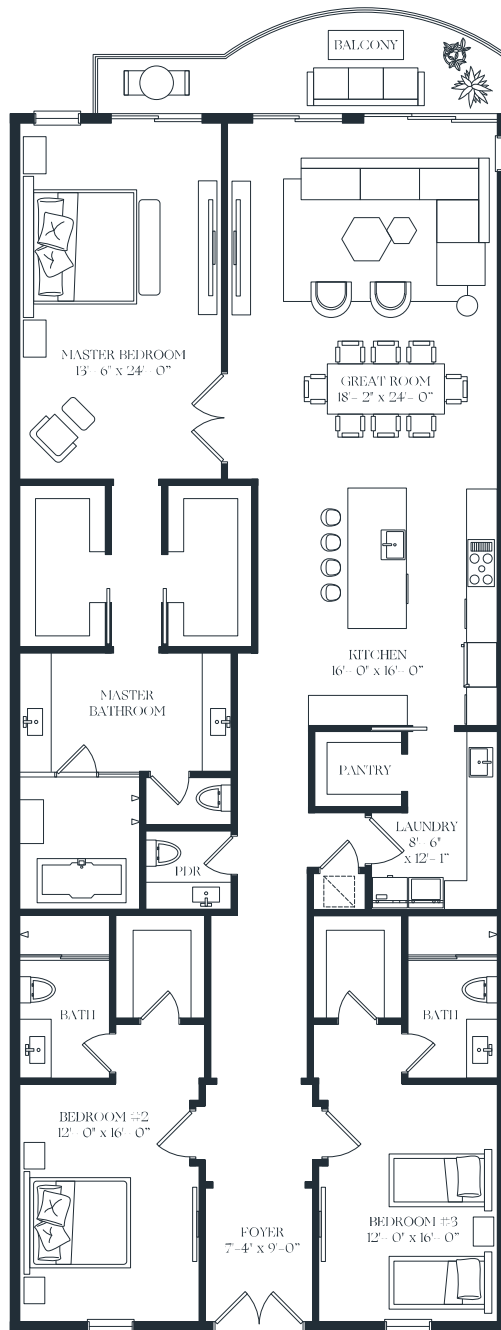

RIVER HOUSE

STUART · FL

FLOOR PLANS

RIVER HOUSE

STUART · FL

RIVER HOUSE

STUART · FL

Residence 202

Disclaimer on the last page.

RIVER HOUSE

STUART · FL

Residence 204

3 BED / 3.5 BATHS

AC AREA	2,618 SQ.FT.
BALCONY AREA	150 SQ.FT.
GARAGE	567 SQ.FT.
TOTAL	3,335 SQ.FT.

RIVER HOUSE

STUART · FL

AC AREA	2,872 SQ.FT.
BALCONY AREA	299 SQ.FT.
GARAGE	667 SQ.FT.
TOTAL	3,838 SQ.FT.

RIVER HOUSE

STUART · FL

Residence 302

3 BED / 3.5 BATHS

AC AREA	2,618 SQ.FT.
BALCONY AREA	150 SQ.FT.
GARAGE	596 SQ.FT.
TOTAL	3,364 SQ.FT.

Disclaimer on the last page.

RIVER HOUSE

STUART · FL

Residence 303

3 BED / 3.5 BATHS

AC AREA	2,687 SQ.FT.
BALCONY AREA	150 SQ.FT.
GARAGE	615 SQ.FT.
TOTAL	3,452 SQ.FT.

Disclaimer on the last page.

RIVER HOUSE