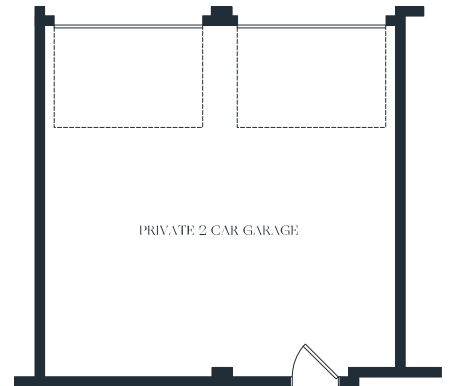

RIVER HOUSE

STUART · FL

Residence 302

3 BED / 3.5 BATHS

AC AREA	2,618 SQ.FT.
BALCONY AREA	150 SQ.FT.
GARAGE	596 SQ.FT.
TOTAL	3,364 SQ.FT.

Disclaimer on the last page.