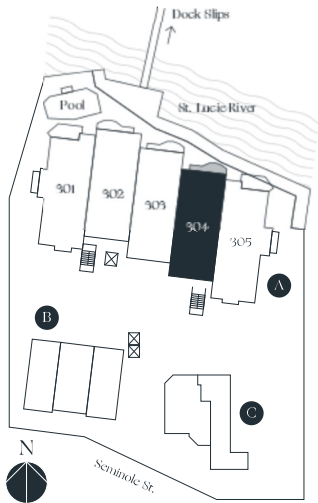

RIVER HOUSE

STUART · FL

Residence 304

3 BED / 3.5 BATHS

AC AREA	2,618 SQ.FT.
BALCONY AREA	150 SQ.FT.
GARAGE	611 SQ.FT.
TOTAL	3,379 SQ.FT.

Disclaimer on the last page.