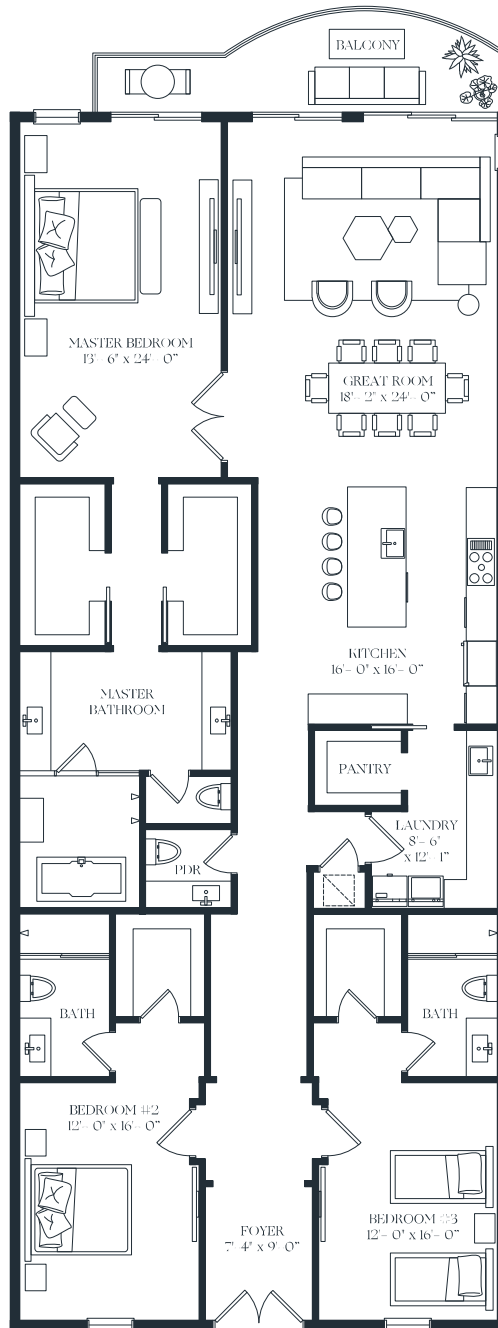

RIVER HOUSE

STUART · FL

FLOOR PLANS

RIVER HOUSE

STUART · FL

RIVER HOUSE

STUART · FL

Residence 202

3 BED / 3.5 BATHS

AC AREA	2,618 SQ.FT.
BALCONY AREA	150 SQ.FT.
GARAGE	563 SQ.FT.
TOTAL	3,331 SQ.FT.

Disclaimer on the last page.

RIVER HOUSE

STUART · FL

Residence 203

3 BED / 3.5 BATHS

AC AREA	2,687 SQ.FT.
BALCONY AREA	150 SQ.FT.
GARAGE	602 SQ.FT.
TOTAL	3,439 SQ.FT.

Disclaimer on the last page.

RIVER HOUSE

STUART · FL

Residence 204

3 BED / 3.5 BATHS

AC AREA	2,618 SQ.FT.
BALCONY AREA	150 SQ.FT.
GARAGE	567 SQ.FT.
TOTAL	3,335 SQ.FT.

RIVER HOUSE

STUART · FL

Residence 205

3 BED / 3.5 BATHS

AC AREA	2,980 SQ.FT.
BALCONY AREA	299 SQ.FT.
GARAGE	595 SQ.FT.
TOTAL	3,874 SQ.FT.

Disclaimer on the last page.

RIVER HOUSE

STUART · FL

Residence 301

3 BED / 3.5 BATHS